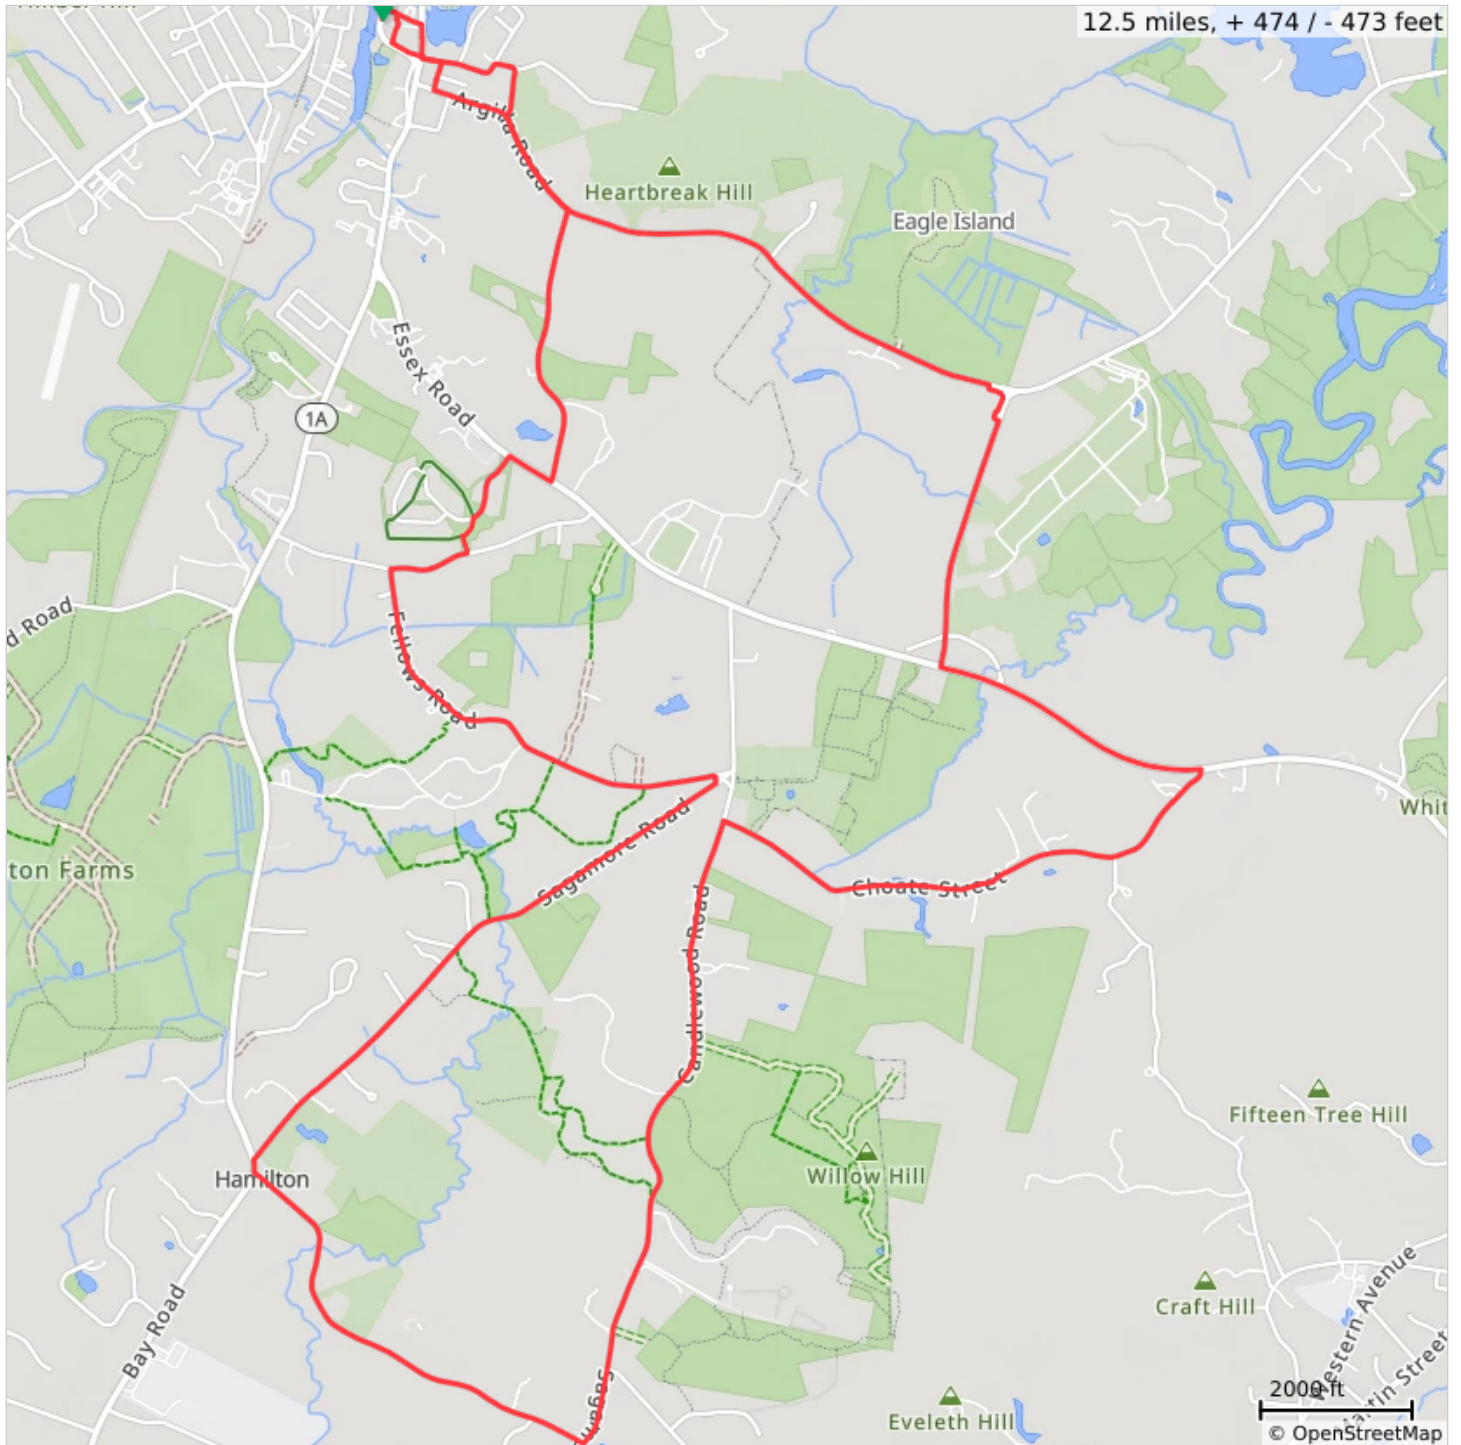

# Ipswich Visitor Center 12-mile loop

This ride starts at the Ipswich Massachusetts Visitor Center at 36 South Main Street.

## Ipswich Visitor Center 12-mile loop

Dist	Type	Note
0.0		Start of route
0.0		R onto Elm Street
0.1		Continue onto Elm Street
0.1		R onto County Street
0.2		Continue onto County Street
0.2		L
0.2		L onto Poplar Street
0.4		R onto Old England Road
0.5		R onto Rocky Hill Road
0.6		L onto Argilla Road
2.1		R

2.1 miles. +62/-51 feet

Dist	Type	Note
2.2		R onto Northgate Road
2.8		L onto Essex Road
3.5		R onto Choate Street
3.9		Continue onto Choate Street
4.9		L onto Candlewood Road
5.6		Continue onto Candlewood Road
6.5		R onto Moulton Street
7.7		R onto Bay Road
7.7		R onto Gardner Street
8.5		Continue onto Gardner Street

3.7 miles. +77/-101 feet

Dist	Type	Note
12.3		L onto Poplar Street
12.3		R
12.4		R
12.5		Keep L
12.5		L onto Elm Street
12.5		End of route

0.3 miles. +0/-9 feet